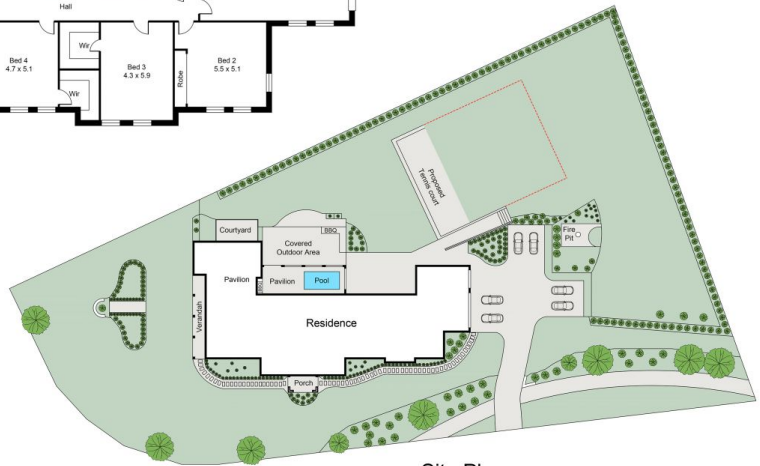

konstantin@morton.com.au

Ferenc Goemoeri

0447 025 423

ferenc@morton.com.au

Floor Plan

Site Plan

23 Portrush Crescent, Luddenham

Every care has been taken to verify the accuracy of the details and dimensions in this property plan. Prospective purchasers are advised to make their own enquiries to satisfy themselves in all respects. The plan is a representation only and is not necessarily to scale.