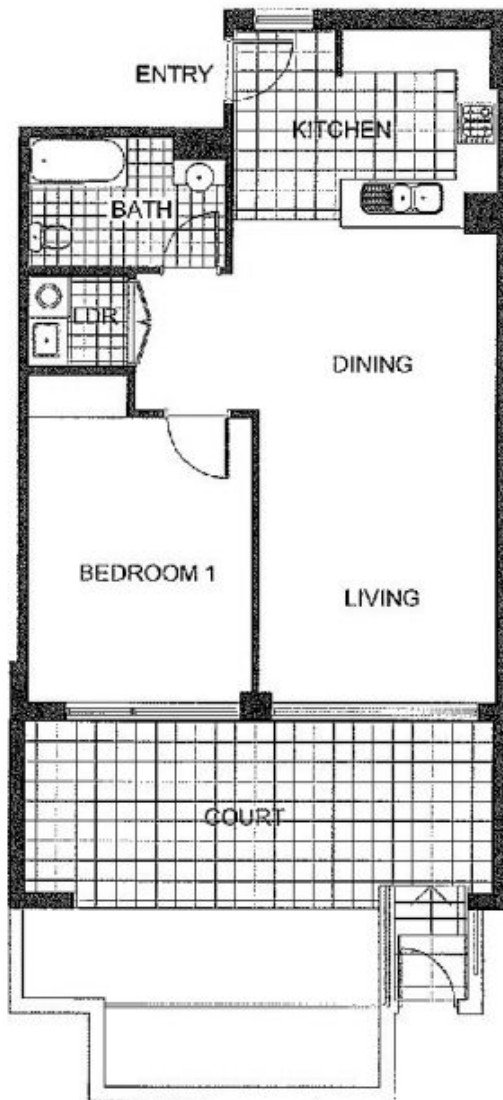

0 1 2 3 4 5

"The information contained herein is intended as an introduction to the general content of the project and is subject to variation. Interested parties should rely on their own enquiries and the contract for sale. The developer reserves the right to vary from these descriptions as it deems necessary or as any relevant authority may require."