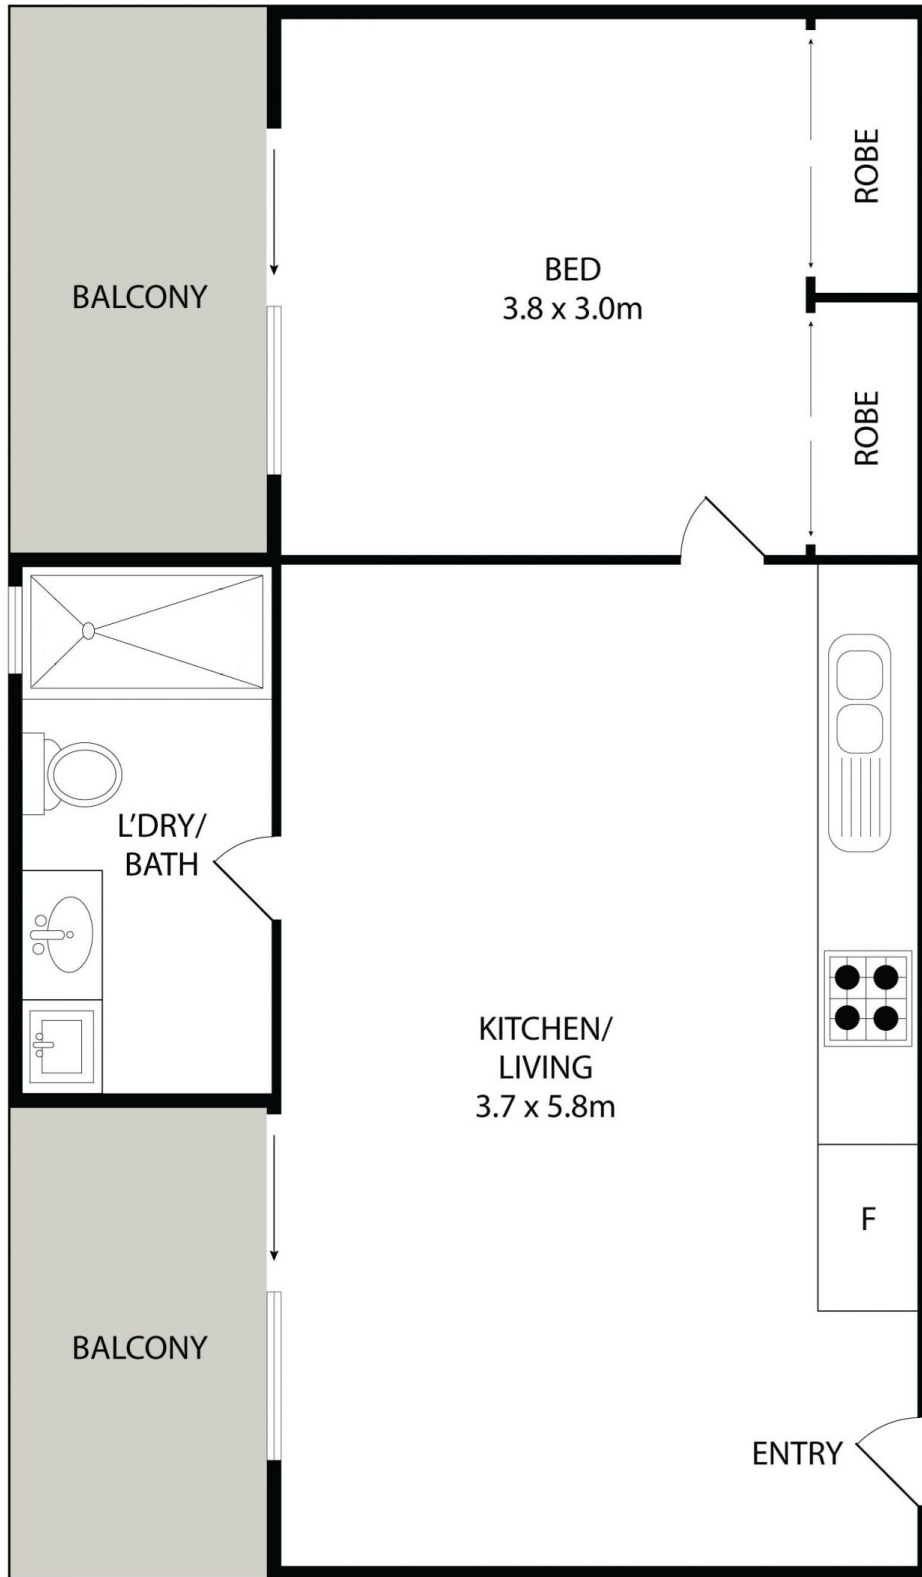

All information contained herein is gathered from all sources we believe to be reliable. However we cannot guarantee its accuracy and interested parties should rely on their own enquiries.

50/20 Fitzgerald Street, Newtown