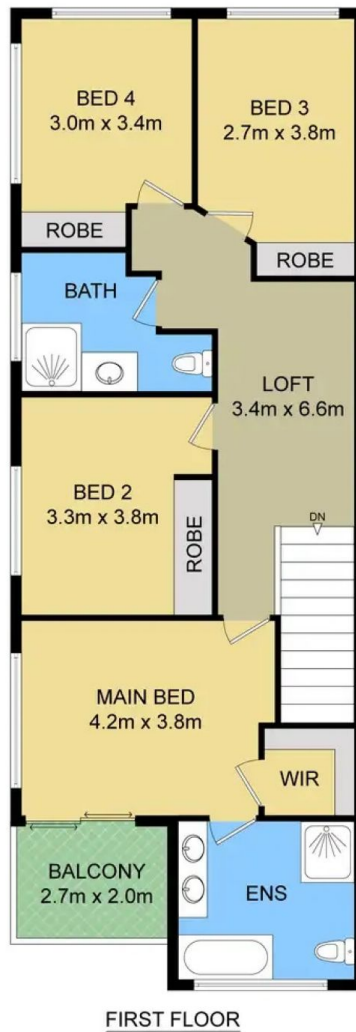

Rydalmere 4A Adeline Street

*PLANS SHOWN ONLY INDICATIVE OF LAYOUT. DIMENSIONS ARE APPROXIMATE.
 Floor plan supplied by V-Mark Design Pty Ltd. This floor plan is provided for indicative purposes only. Measurements are approximate and not to scale.
 The vendor, agency and supplier will accept no liability for its accuracy.
 Interested parties are advised to make their own independent enquiries.