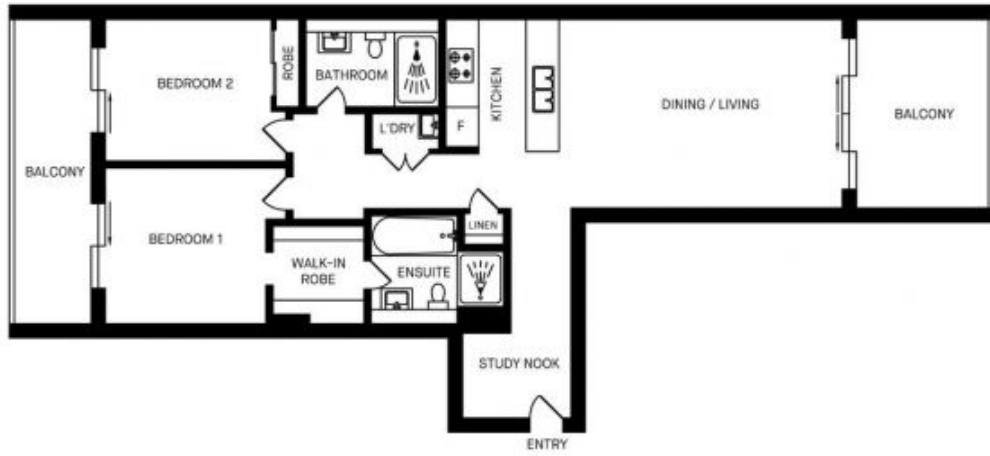

- Combined living and dining rooms
- Reverse cycle air conditioning
- Open kitchen with stainless steel appliances
- Gas cooking and lots of cupboard space
- Great size bedrooms
- Main bedroom with ensuite and walk-in robe
- Internal laundry
- Secure undercover car space

### Agent

**Sarah Fowell**

 0437 492 129

 [rentals@morton.com.au](mailto:rentals@morton.com.au)

[morton.com.au](http://morton.com.au)

Please note these measurements are approximate only. The plans is intended as a rough guide for illustrative purpose. It is not warranted or guaranteed to be correct nor it is part of the sale or rental contract.