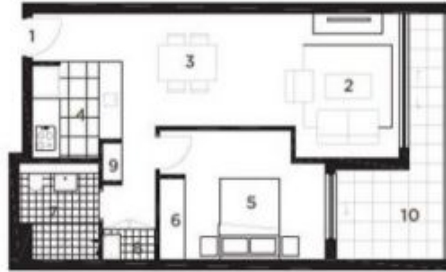

LOCATION

**UNIT 612
1 BEDROOM**

INTERNAL 54 sqm
BALCONY 10 sqm
TOTAL AREA 64 sqm

KEY:

- 1 Entry
- 2 Living
- 3 Dining
- 4 Kitchen
- 5 Bedroom
- 6 Wardrobe
- 7 Bathroom
- 8 Laundry
- 9 Store
- 10 Balcony

26.10.2010
REV. D

THE WATERFRONT
WENTWORTH POINT