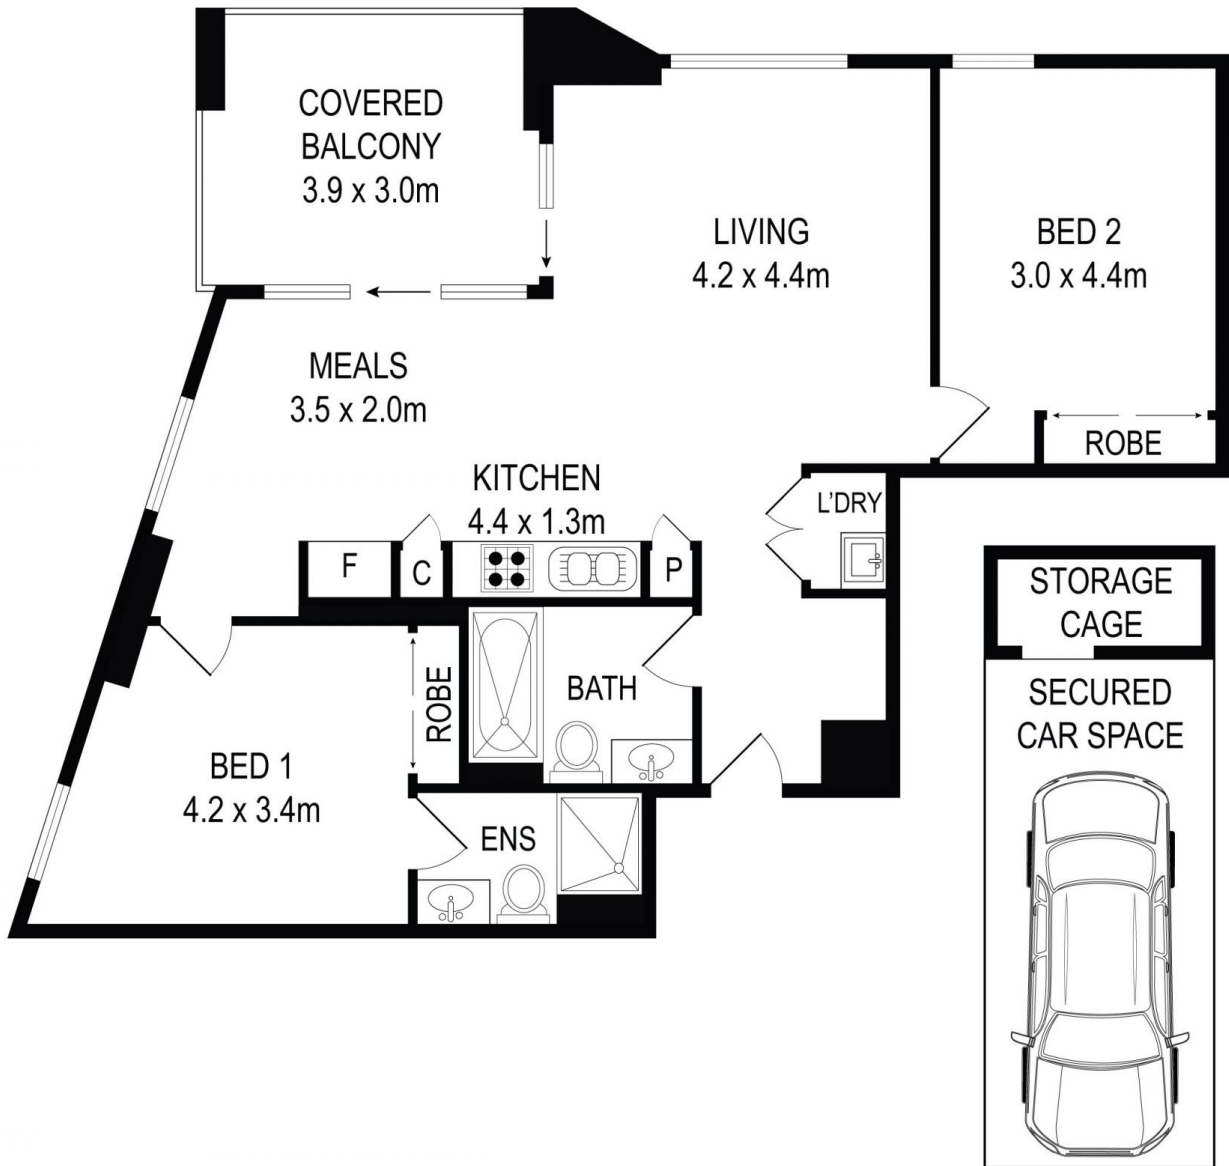

All information contained herein is gathered from all sources we believe to be reliable. However we cannot guarantee its accuracy and interested parties should rely on their own enquiries.

CampaignPROS

morton.

Riverwood 618/5 Vermont Cres