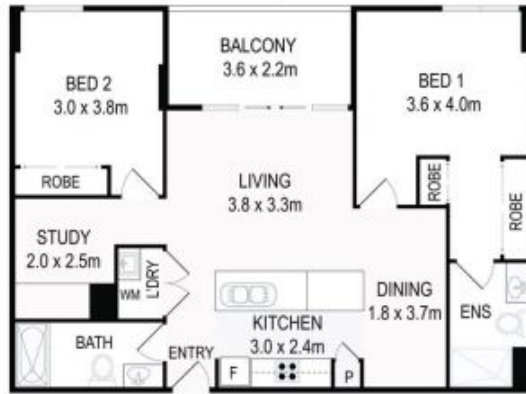

STORAGE
(NOT TO SCALE)

© Cleverly 2011

morton.

Riverwood 714/7 Washington Ave