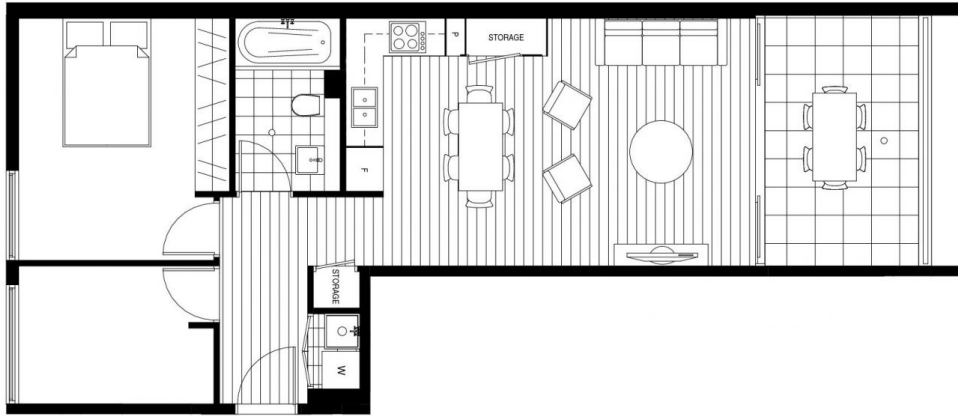

0 2 4m

THE **HEART** OF INNER CITY LIVING.

APARTMENT
201, 301, 401, 501, 601
LEVEL 2 - 6
2 bedroom

Internal area	59sqm
Balcony area	10sqm
Total area	69sqm

9211 9993
oreapartments.com.au

CPM
REALTY