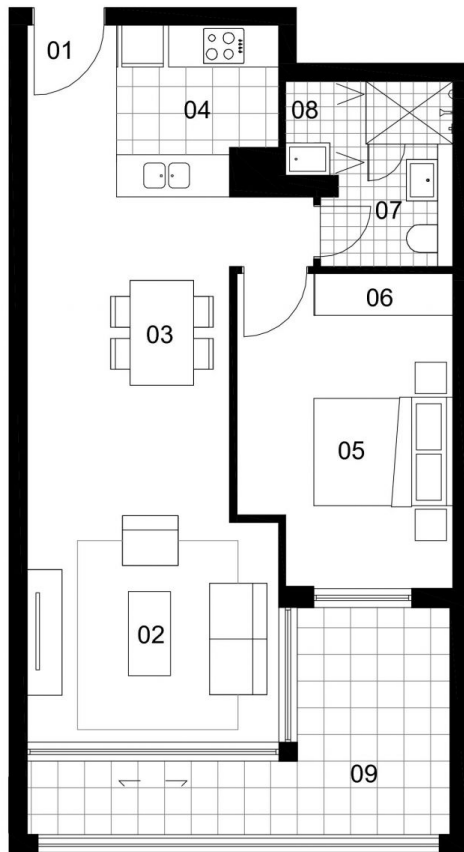

UNIT 610

1 BEDROOM

INTERNAL AREA	: 55 sqm
TERRACE AREA	: 10 sqm
TOTAL AREA	: 65 sqm

ENTRY	01
LIVING	02
DINING	03
KITCHEN	04
BEDROOM	05
WARDROBE	06
BATHROOM	07
LAUNDRY	08
BALCONY/COURTYARD	09

CORSICA