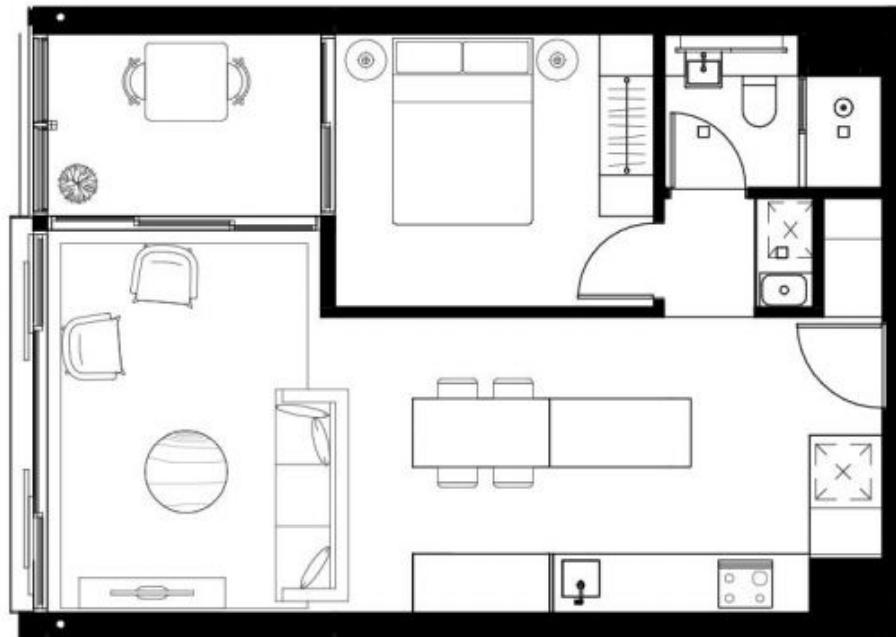

APARTMENT 1.06
LEVEL Level 01
TYPE 1BT02
UNIT AREA (sqm)
Internal 50 m²
Balcony 6 m²
Total 56 m²
Sheet Number A50.106 **Revision [R]**

Legend:
S- Storage