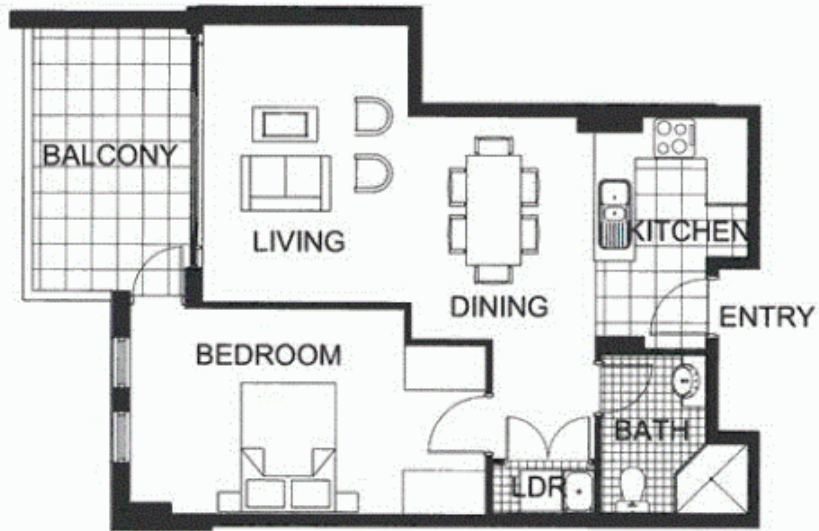

"The information contained herein is intended as an introduction to the general content of the project and is subject to variation. Interested parties should rely on their own enquiries and the contract for sale. The developer reserves the right to vary from these descriptions as it deems necessary or as any relevant authority may require."

1 BEDROOM

APARTMENT 305

TYPE 1A/1

INTERNAL AREA 52sqm

OUTDOOR AREA 9sqm

TOTAL AREA 61sqm

LEVEL 3

CAPRI