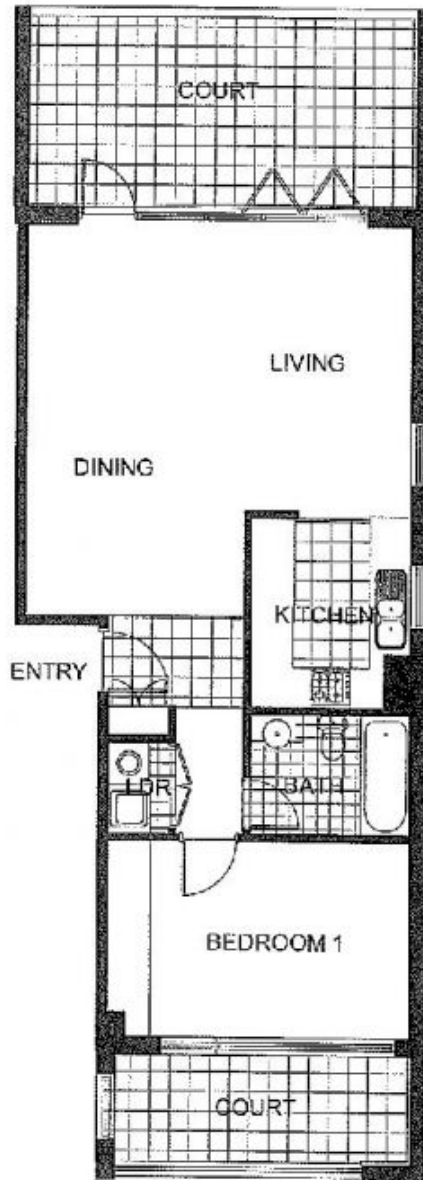

The information contained herein is intended as an introduction to the general content of the project and is subject to variation. Interested parties should rely on their own enquiries and the contract for sale. The developer reserves the right to vary from these descriptions as it deems necessary or as any relevant authority may require.