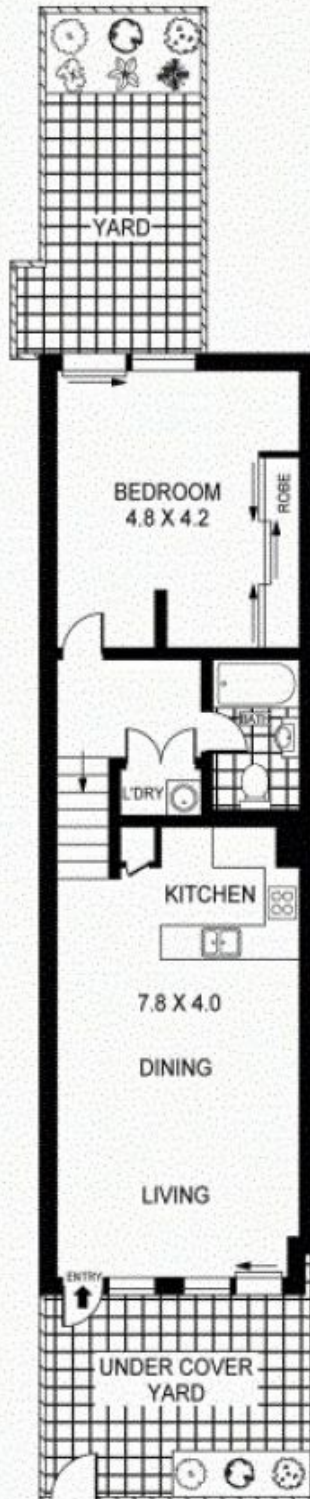

LEVEL ONE

NOTE :- SECURE CAR SPACE

120/25 BENNALONG ROAD

HOMEBUSH BAY

ALL INFORMATION CONTAINED HEREIN IS GATHERED FROM SOURCES WE BELIEVE TO BE RELIABLE HOWEVER WE CANNOT GUARANTEE ITS ACCURACY AND INTERESTED PERSONS SHOULD RELY ON THEIR OWN ENQUIRIES. DIMENSIONS ARE APPROXIMATE

0 1 6

SCALE BAR in metres