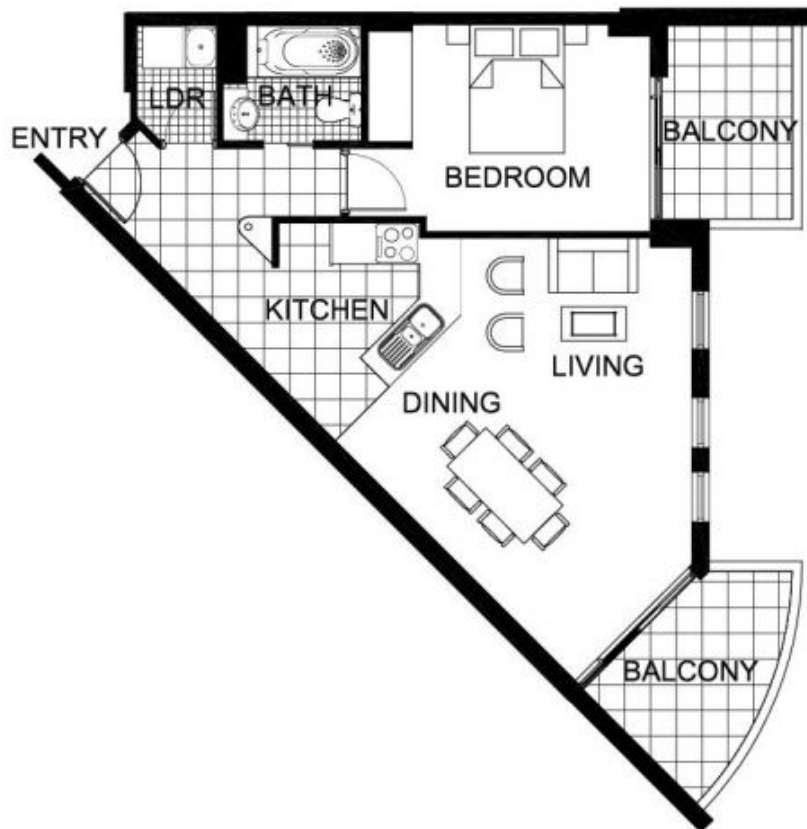

The information contained herein is intended as an introduction to the general content of the project and is subject to variation. Interested parties should rely on their own enquiries and the contract for sale. The developer reserves the right to vary from these descriptions as it deems necessary or as any relevant authority may require.

1 BEDROOM

APARTMENT 510

TYPE 1C

INTERNAL AREA 55sqm

OUTDOOR AREA 11sqm

TOTAL AREA 66sqm

LEVEL 5

CAPRI