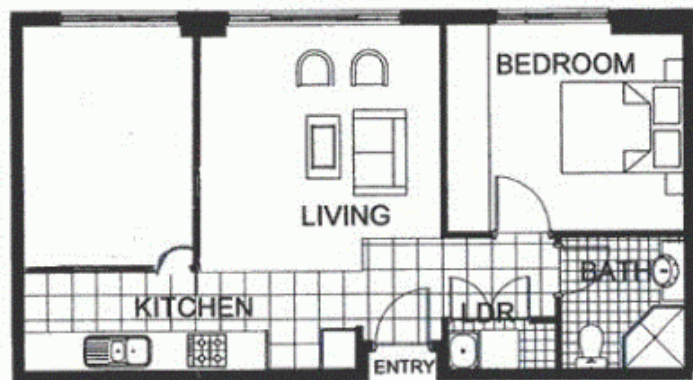

0 1 2 3 4 5

The information contained herein is intended as an introduction to the general content of the project and is subject to variation. Interested parties should rely on their own enquiries and the contract for sale. The developer reserves the right to vary from these descriptions as it deems necessary or as any relevant authority may require.

1 BEDROOM

APARTMENT 730(Exist No.702)

INTERNAL AREA 52sqm

TOTAL AREA 52sqm

LEVEL 7

POSITANO

THE WATERFRONT
AT HOMEBUSH BAY