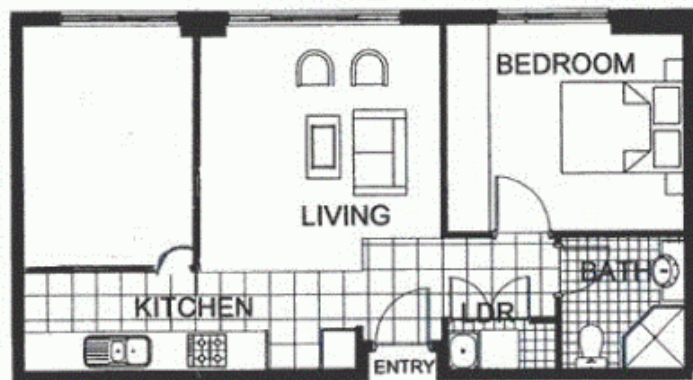

0 1 2 3 4 5

The information contained herein is intended as an introduction to the general content of the project and is subject to variation. Interested parties should rely on their own enquiries and the contract for sale. The developer reserves the right to vary from these descriptions as it deems necessary or as any relevant authority may require.

730

1 BEDROOM

APARTMENT 730(Exist No.702)

INTERNAL AREA 52sqm

TOTAL AREA 52sqm

LEVEL 7

POSITANO

THE WATERFRONT
AT HOMEBUSH BAY