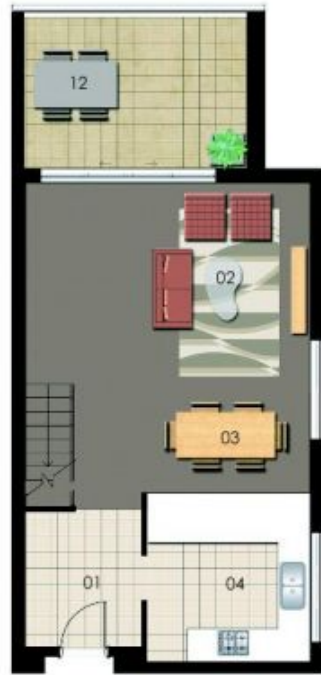

LEVEL 6

ENTRY	01	WARDROBE	08
LIVING	02	ENSUITE	09
DINING	03	BATHROOM	10
KITCHEN	04	LAUNDRY	11
BEDROOM 1	05	BALCONY	12
BEDROOM 2	06	STORAGE	13
BEDROOM 3	07		

Unit 612

Lot Number	11
Type	2 Bedroom - Corner
Unit Area	108 sqm
Balcony	41 sqm
Total	149 sqm