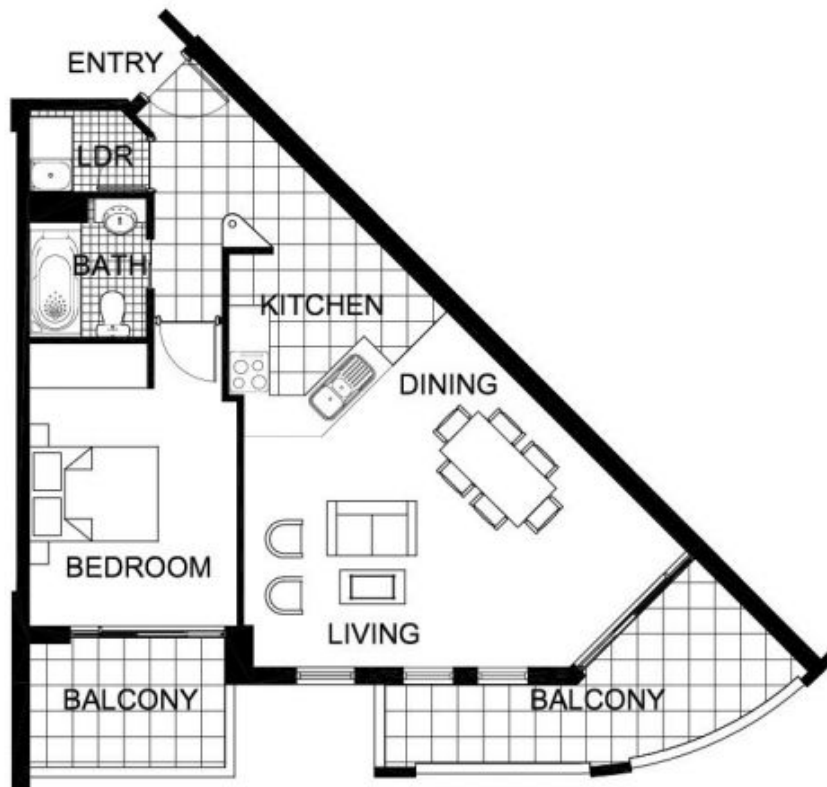

The information contained herein is intended as an introduction to the general content of the project and is subject to variation. Interested parties should rely on their own enquiries and the contract for sale. The developer reserves the right to vary from these descriptions as it deems necessary or as any relevant authority may require.

1 BEDROOM

APARTMENT 211

TYPE 1C

INTERNAL AREA 55sqm

OUTDOOR AREA 14sqm

TOTAL AREA 69sqm

LEVEL 2

CAPRI