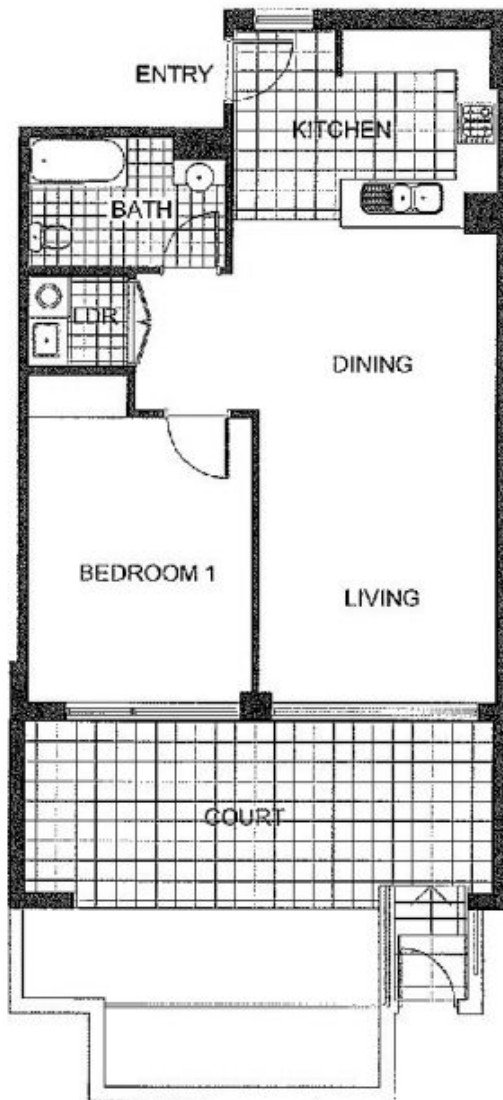

0 1 2 3 4 5

"The information contained herein is intended as an introduction to the general content of the project and is subject to revision. Interested parties should rely on their own enquiries and the contract for sale. The developer reserves the right to vary from these descriptions as it deems necessary or as any relevant authority may require."