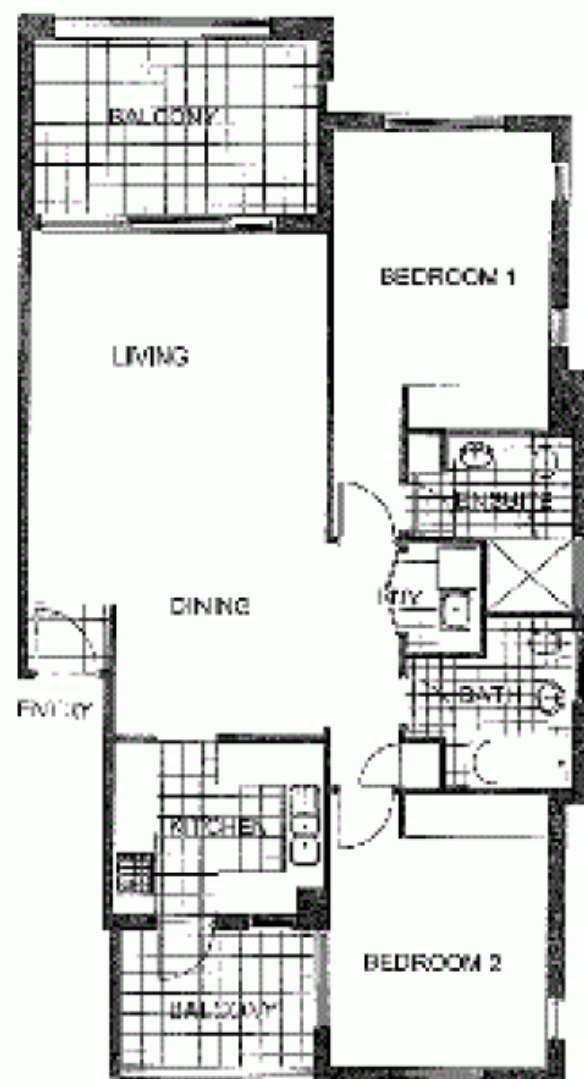

morton.

WENTWORTH POINT 3 Stromboli Strait

 2  2  1

Open plan living with modern appliances, split system air conditioning, and single car space.

View

As advertised or by appointment

Agent

Morton RE

 rentals@morton.com.au

morton.com.au

1 2 3 4 5

The floor plan is a guide and does not represent the actual construction. The floor plan is subject to change without notice. The floor plan is not to be used for any other purpose. The floor plan is not to be used for any other purpose. The floor plan is not to be used for any other purpose.

FLOOR 9

THE WATERFRONT

ST. PETERSBURG, FL

2 BEDROOM

APARTMENT 210

TYPE D

INTERIOR AREA: 61 sqm

COMMON AREA: 17 sqm

TOTAL AREA: 78 sqm

NAPOLI