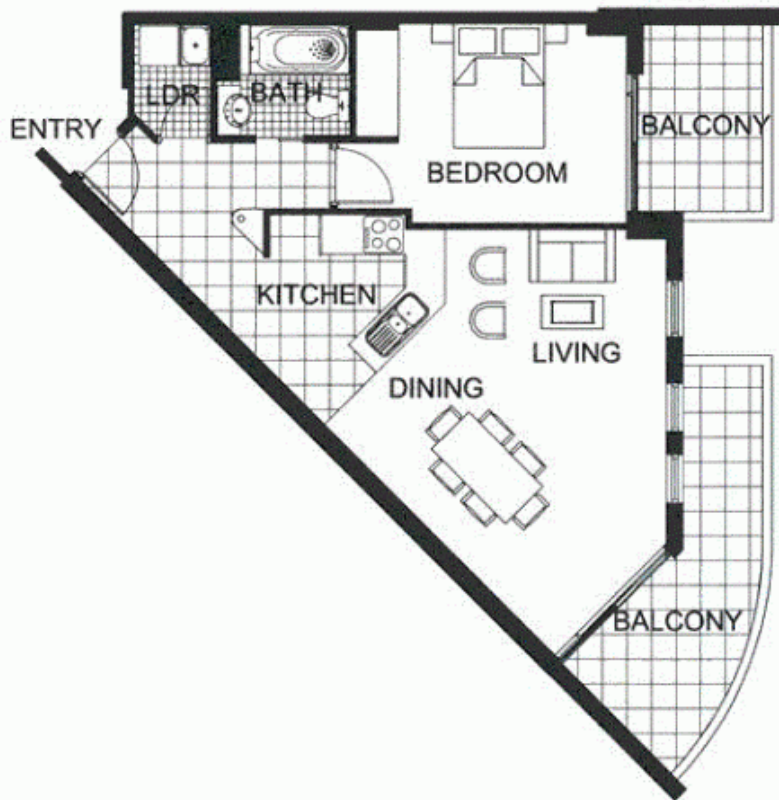

The information contained herein is intended as an introduction to the general content of the project and is subject to variation. Interested parties should rely on their own enquiries and the contract for sale. The developer reserves the right to vary from these descriptions as it deems necessary or as any relevant authority may require.

1 BEDROOM	APARTMENT 413	TYPE 1C
INTERNAL AREA 55sqm	OUTDOOR AREA 14sqm	TOTAL AREA 69sqm

CAPRI