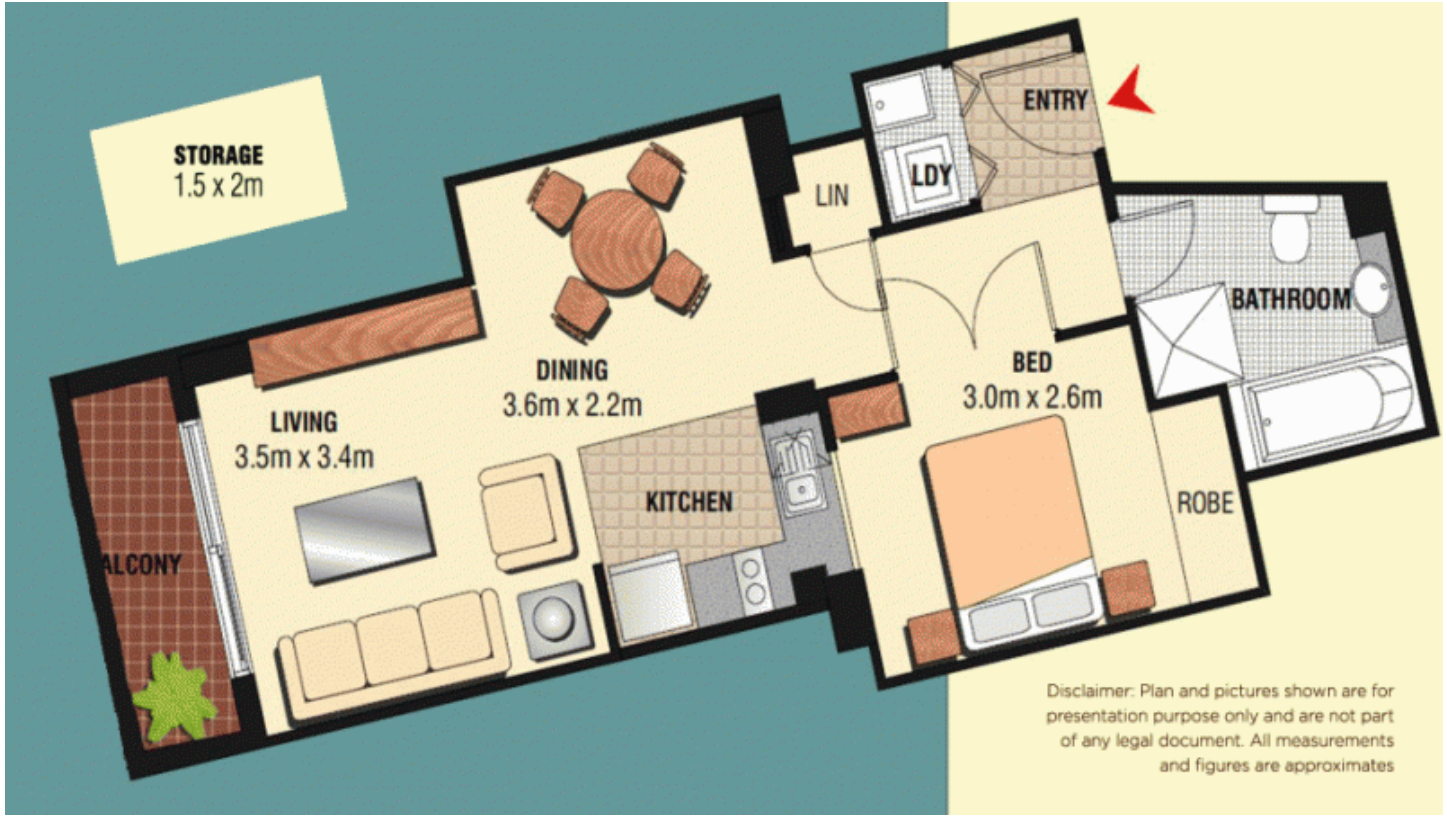

Disclaimer: Plan and pictures shown are for presentation purpose only and are not part of any legal document. All measurements and figures are approximates