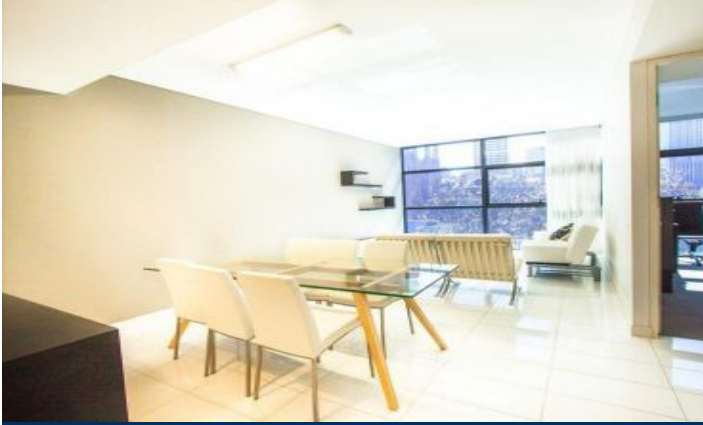

Indicative View

morton.

SYDNEY 101 Bathurst Street

 2  2  1

- Luxurious, North Facing Two Bedroom Apartment
- Partly furnished, north facing two bedroom apartment
 - Located in the sought after Lumiere Residences this apartment has stunning views over St Andrews Cathedral and Town Hall
 - Ideal for an executive couple or two professionals
 - Apartment features include sleek white tiles, floor to ceiling windows with stunning city views, gourmet kitchen and designer bathroom + study nook and parking
 - Resort style leisure facilities including a 50m indoor/outdoor pool, outdoor sun deck, spa, sauna, steam room, two movie theatrettes and fitness centre including two gymnasiums
 - 24 hour concierge and onsite security
 - The city of Sydney is at your doorstep with access to several of Sydney's best shops, designer boutiques, restaurants & bars and you are an easy stroll away from the iconic Hyde Park as well as many major transport links
 - *Photos may be indicative