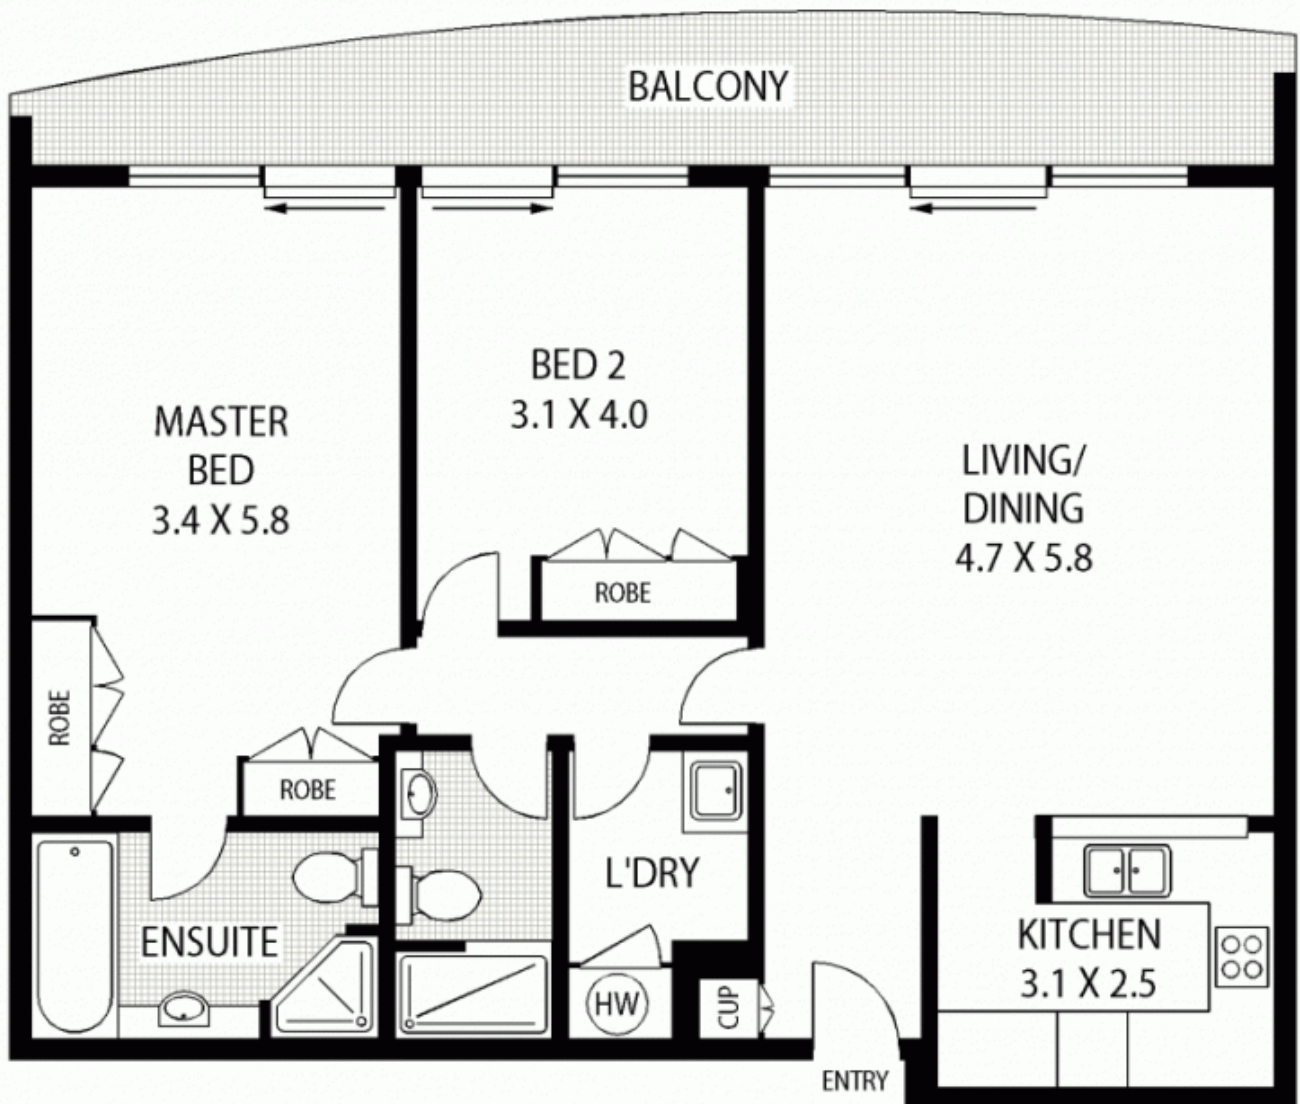

NOTE : SINGLE PARKING SPACE & STORAGE

EIGHTH LEVEL

82/5 MACQUARIE STREET

CIRCULAR QUAY

SCAPE Floor Planning Disclaimer: This floor plan is conceptual only. It is provided for illustrative purposes only and should not be relied upon. We make no guarantee as to the correctness of this plan. All interested parties should make and rely on their own enquiries in determining the accuracy of the information contained in this floor plan.