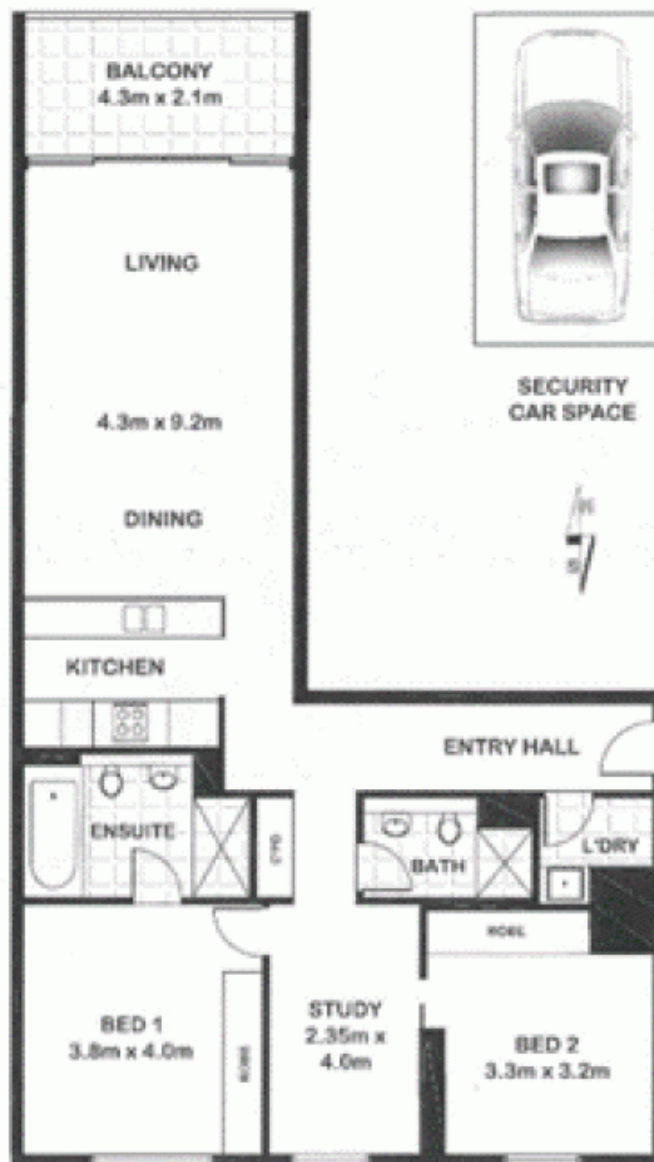

morton.com.au

Approx. total area: 120.5sq m

201 The Hyde, 157 Liverpool Street, Sydney

DISCLAIMER: PLANS SHOWN ARE FOR PRESENTATION PURPOSES AND ARE NOT PART OF ANY LEGAL DOCUMENT. ALL MEASUREMENTS AND FIGURES ARE APPROXIMATE AND MAY NOT BE TO SCALE.