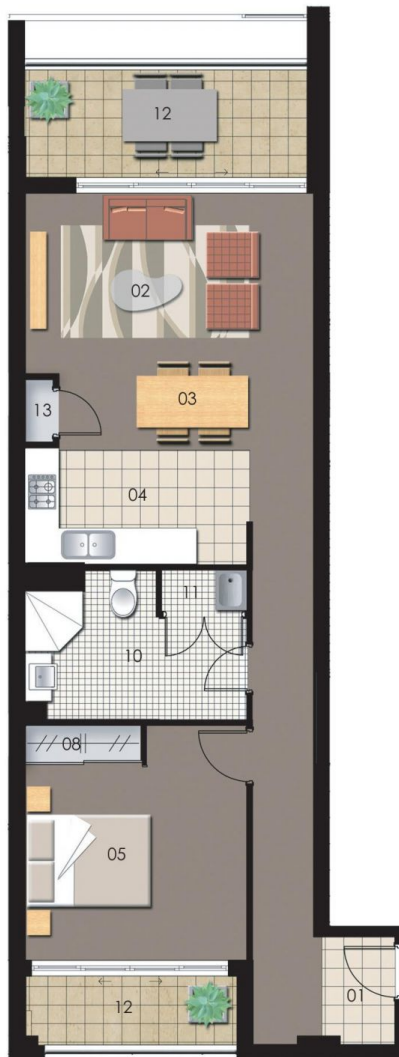

- Air conditioning in the lounge room
- Gas cooking and quality finishes throughout
- Open plan living and dining area
- Spacious with built-in wardrobes
- Laundry room and clothes dryer
- Single car space and storage cage.

### Agent

**Morton RE**

 [rentals@morton.com.au](tel:)

[morton.com.au](http://morton.com.au)

ENTRY	01
LIVING	02
DINING	03
KITCHEN	04
BEDROOM 1	05
BEDROOM 2	06
BEDROOM 3	07

WARDROBE	08
ENSUITE	09
BATHROOM	10
LAUNDRY	11
BALCONY	12
STORAGE	13

## Unit 604

Lot Number	11
Type	1 Bedroom
Unit Area	62 sqm
Balcony	8 sqm
Total	70 sqm

Disclaimer: All layouts are indicative only, and subject to change.

05.05.06 : Revision D