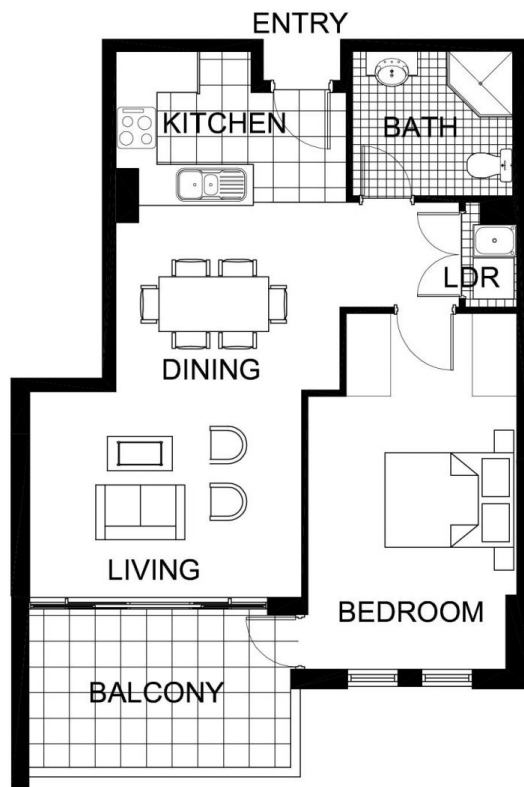

"The information contained herein is intended as an introduction to the general content of the project and is subject to variation. Interested parties should rely on their own enquiries and the contract for sale. The developer reserves the right to vary from these descriptions as it deems necessary or as any relevant authority may require."

1 BEDROOM

APARTMENT 201

TYPE 1A

INTERNAL AREA 52sqm

OUTDOOR AREA 9sqm

TOTAL AREA 61sqm

LEVEL 2

CAPRI