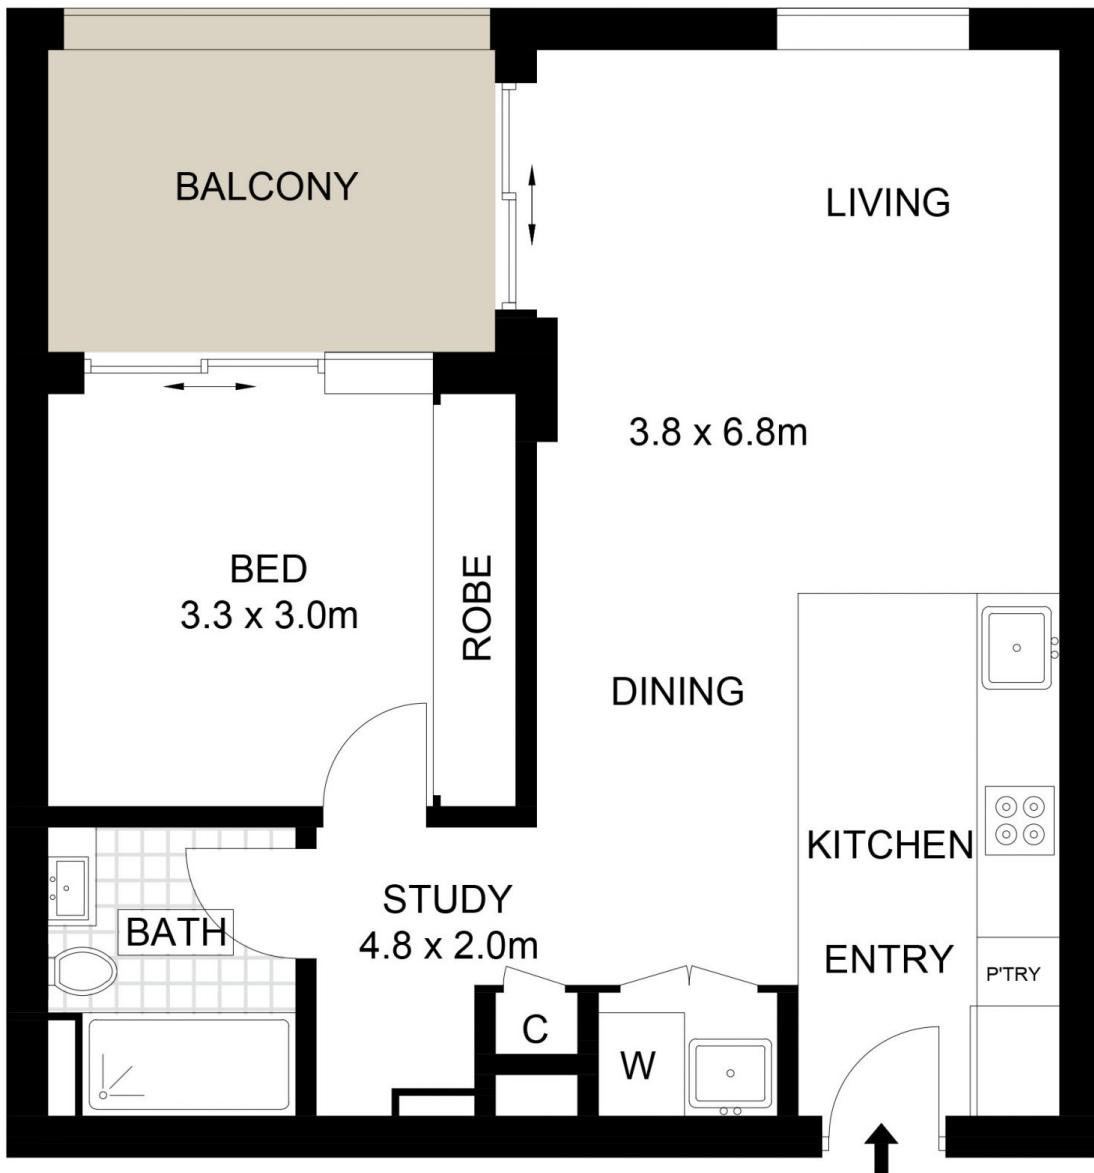

#### Agent

**Sarah Fowell**

 sarah@morton.com.au

**morton.com.au**

(NOT SHOWN IN ACTUAL LOCATION / ORIENTATION)

Scale in metres. Indicative only. Dimensions are approximate. All information contained herein is gathered from sources we believe to be reliable. However, we cannot guarantee its accuracy and interested persons should rely on their own enquiries.

807/7 Washington Avenue, Riverwood