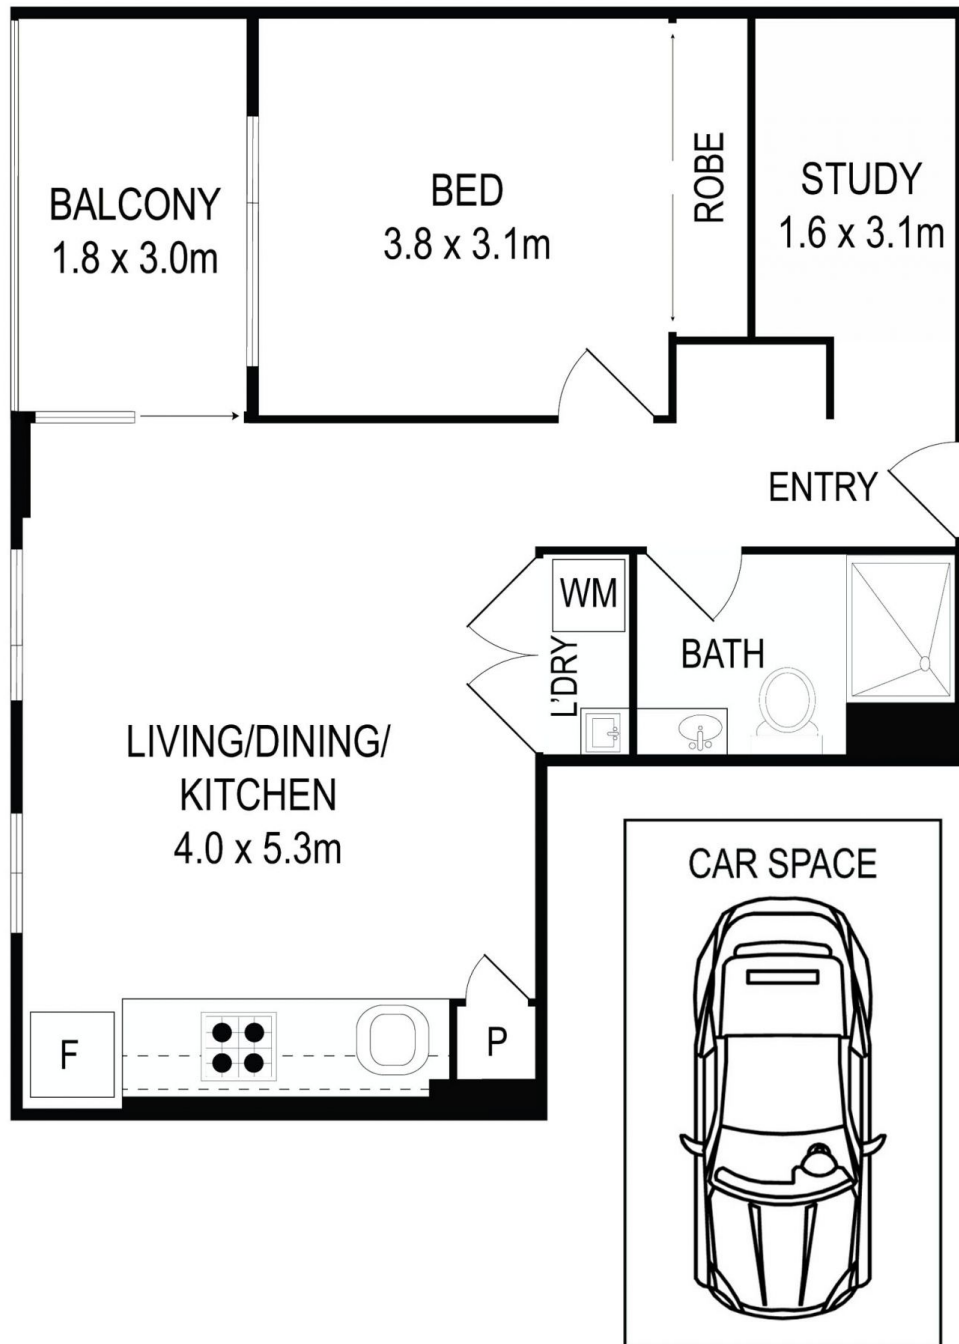

All information contained herein is gathered from all sources we believe to be reliable. However we cannot guarantee its accuracy and interested parties should rely on their own enquiries.

CampaignPROS

morton.

RIVERWOOD 427/5 Vermont Cres