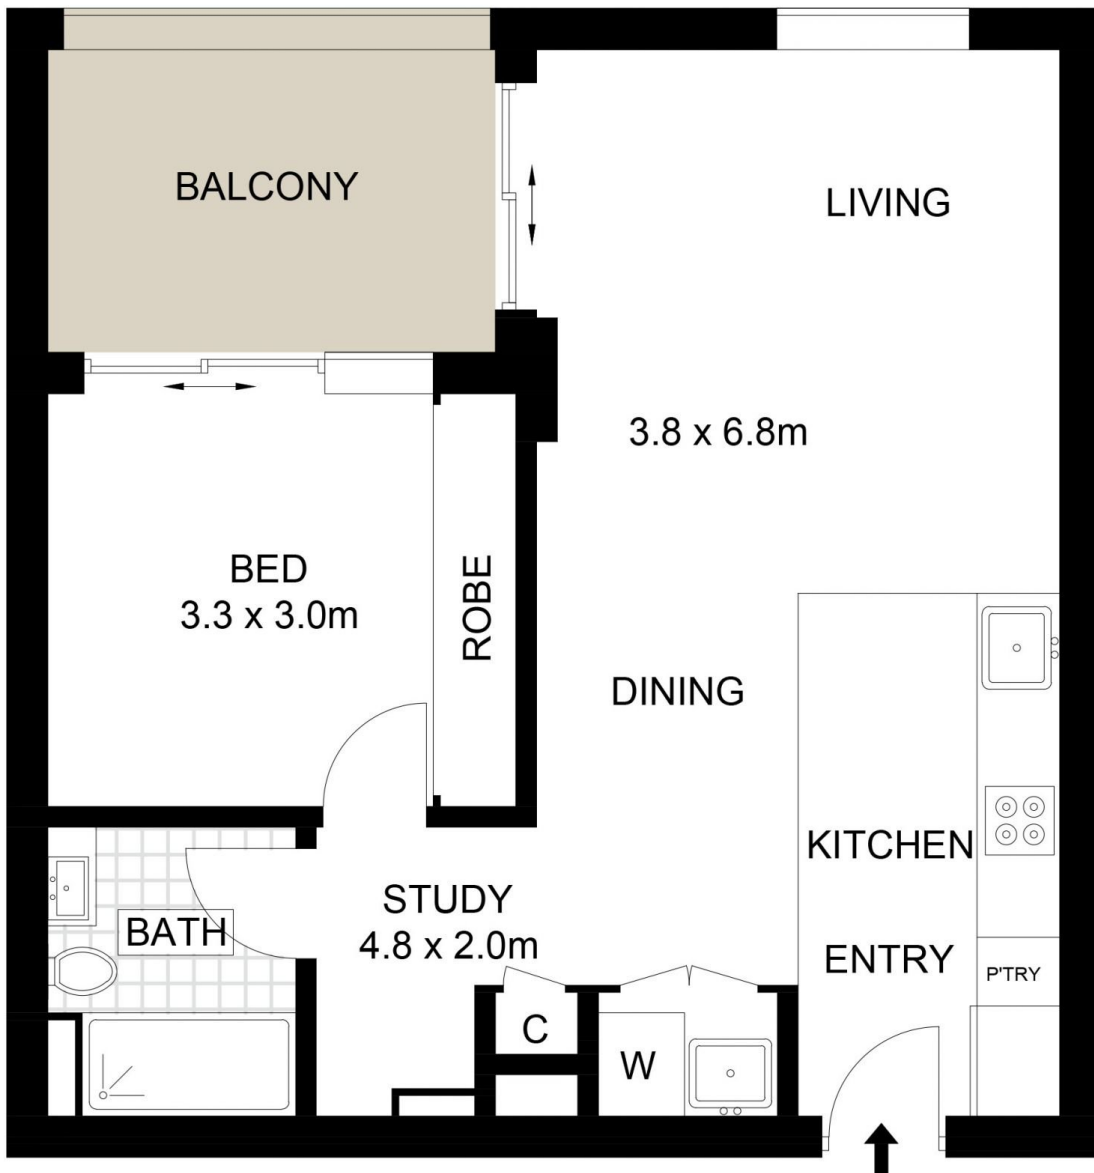

APARTMENT FEATURES

- Reverse cycle air conditioning
- Stainless steel kitchen appliances
- Stone bench tops, mirror splash backs
- LED under cupboard lighting
- Wool carpets, efficient LED down lights
- Data/TV points in living and main bedroom
- Recessed mirrored cabinets in bathroom
- Security building, video intercom
- Single car space

View

As advertised or by appointment

Agent

Sarah Fowell

 sarah@morton.com.au

morton.com.au

(NOT SHOWN IN ACTUAL LOCATION / ORIENTATION)

Scale in metres. Indicative only. Dimensions are approximate. All information contained herein is gathered from sources we believe to be reliable. However, we cannot guarantee its accuracy and interested persons should rely on their own enquiries.

807/7 Washington Avenue, Riverwood