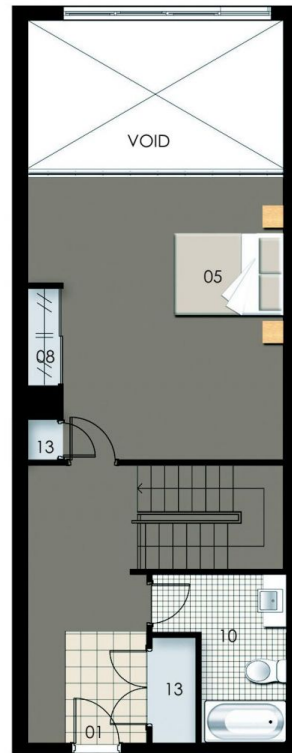

ENTRY	01	WARDROBE	08
LIVING	02	ENSUITE	09
DINING	03	BATHROOM	10
KITCHEN	04	LAUNDRY	11
BEDROOM 1	05	BALCONY	12
BEDROOM 2	06	STORAGE	13
BEDROOM 3	07	COURTYARD	14

Unit 110

Lot Number	11
Type	1 Bedroom
Unit Area	93 sqm
Courtyard	22 sqm
Total	115 sqm