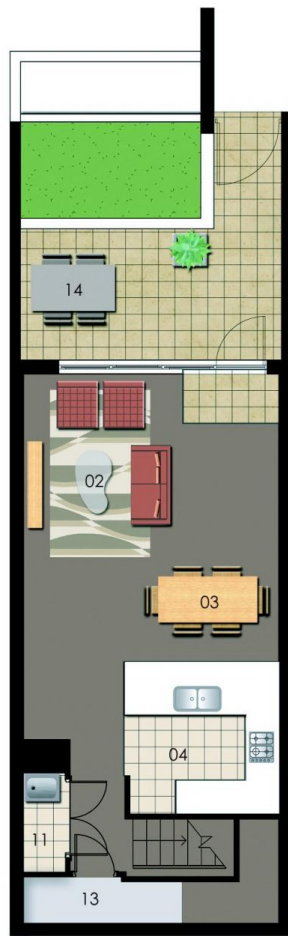

- Open plan lounge dining area with direct balcony access
- Fully fitted kitchen with stainless steel appliances
- Bathroom with bath tub
- Internal laundry with dryer
- Split system air-conditioning unit
- Audio/visual security intercom
- Single parking with storage cage

#### **View**

As advertised or by appointment

#### **Agent**

**Sarah Fowell**

 0437 492 129

 rentals@morton.com.au

[morton.com.au](http://morton.com.au)

ENTRY	01	WARDROBE	08
LIVING	02	ENSUITE	09
DINING	03	BATHROOM	10
KITCHEN	04	LAUNDRY	11
BEDROOM 1	05	BALCONY	12
BEDROOM 2	06	STORAGE	13
BEDROOM 3	07	COURTYARD	14

### Unit 110

Lot Number	11
Type	1 Bedroom
Unit Area	93 sqm
Courtyard	22 sqm
Total	115 sqm