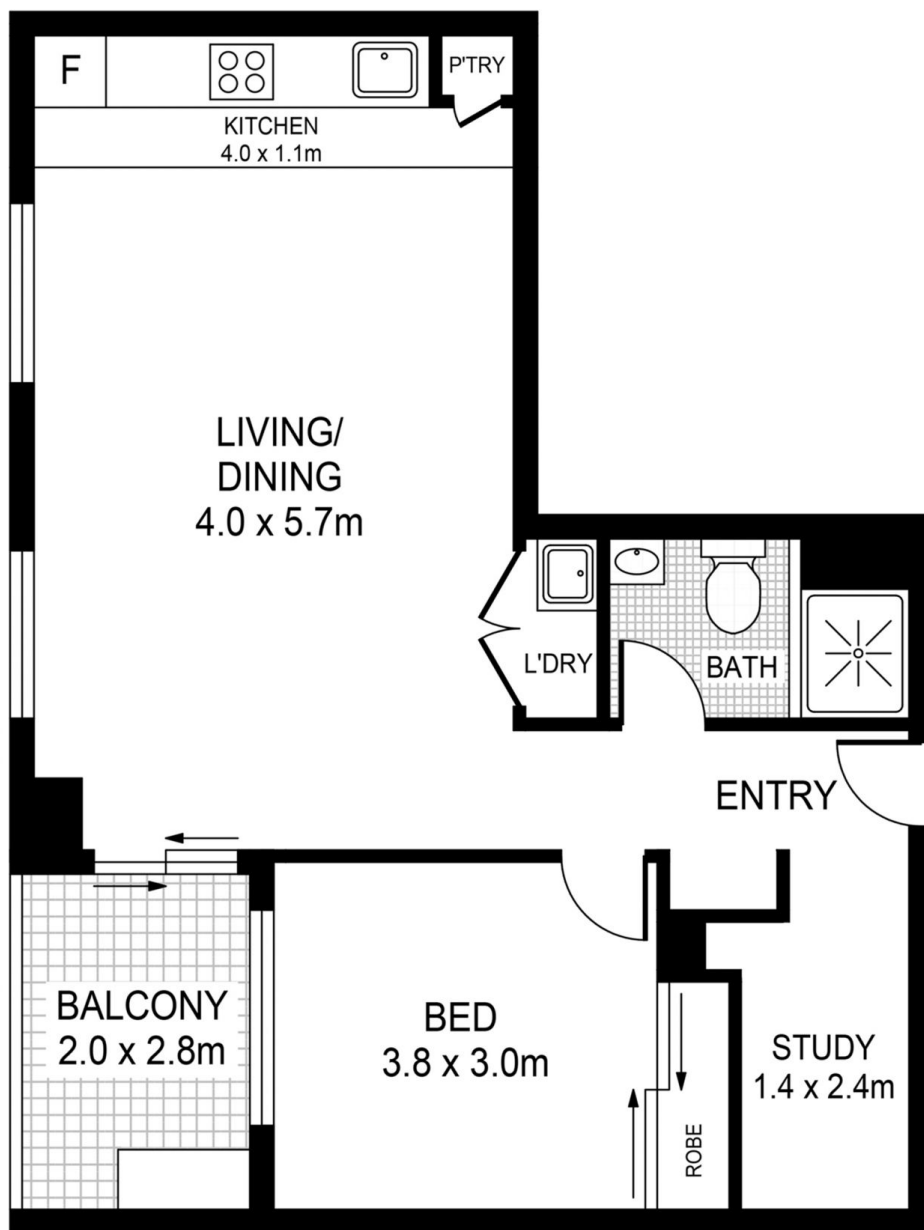

- A modern haven of undeniable quality and substance
- Open plan lounge and dining area, protected balcony
- Sleek integrated kitchen, stone benches, gas appliances
- Inviting double bedroom with mirrored built-in wardrobes
- Air conditioning, secluded study and European laundry

View

As advertised or by appointment

Agent

Sarah Fowell

 sarah@morton.com.au

morton.com.au

632/5 Vermont Cres RIVERWOOD

This floor plan including furniture, fixture measurements and dimensions are approximate and for illustrative purposes only. Image Mountain gives no guarantee, warranty or representation as to the accuracy and layout. All enquiries must be directed to the agent, vendor or party representing this floor plan.