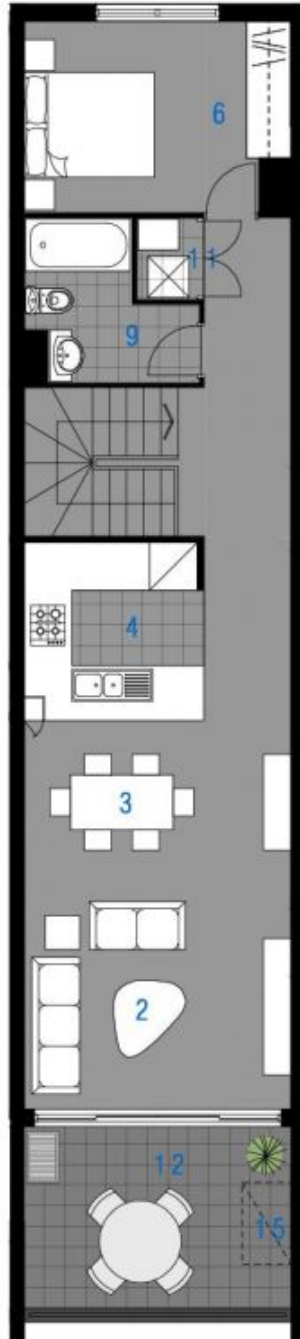

LEVEL 5

ENTRY	01
LIVING	02
DINING	03
KITCHEN	04
BEDROOM 1	05
BEDROOM 2	06
BATHROOM	09
ENSUITE	10
LAUNDRY	11
BALCONY	12
STORAGE	14
CLOTHES DRYING	15

LOT: 53

UNIT: 417

bellagio

THE WATERFRONT
AT HOMEBUSH BAY

A J C