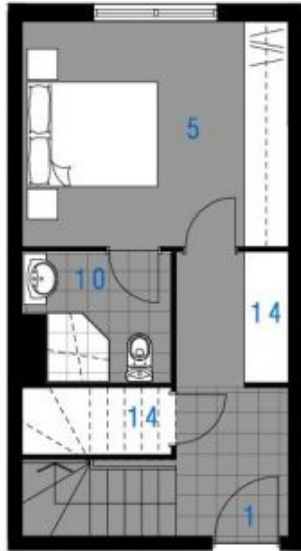

LEVEL 4

ENTRY	01
LIVING	02
DINING	03
KITCHEN	04
BEDROOM 1	05
BEDROOM 2	06
BATHROOM	09
ENSUITE	10
LAUNDRY	11
BALCONY	12
STORAGE	14
CLOTHES DRYING	15

LOT: 53

UNIT: 417

bellagio

THE WATERFRONT
AT HOMEBUSH BAY

A J C