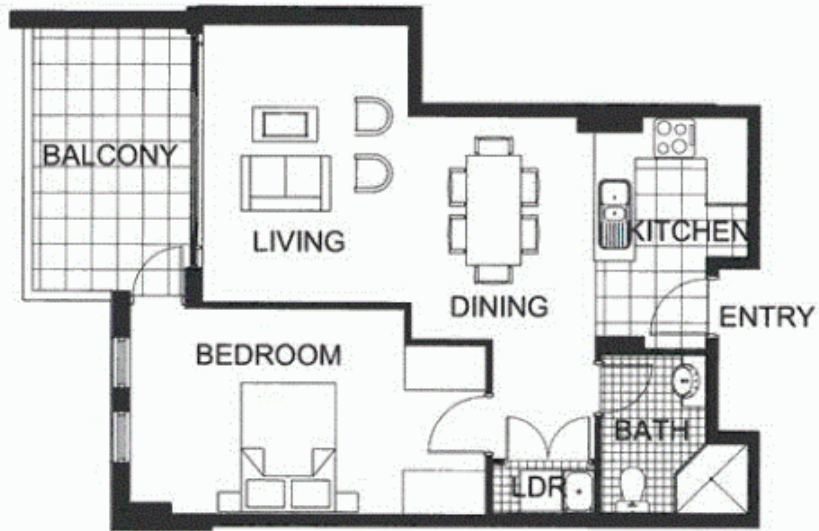

The information contained herein is intended as an introduction to the general content of the project and is subject to variation. Interested parties should rely on their own enquiries and the contract for sale. The developer reserves the right to vary from these descriptions as it deems necessary or as any relevant authority may require.

THE WATERFRONT
AT HOMEBUSH BAY

1 BEDROOM

APARTMENT 305

TYPE 1A/1

INTERNAL AREA 52sqm

OUTDOOR AREA 9sqm

TOTAL AREA 61sqm

LEVEL 3

CAPRI