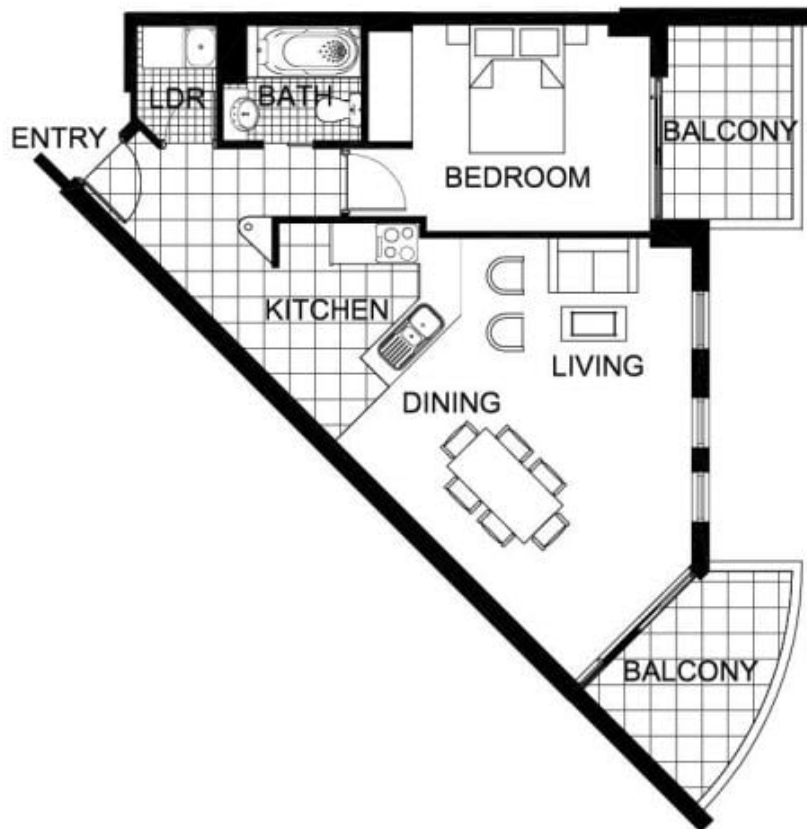

The information contained herein is intended as an introduction to the general content of the project and is subject to variation. Interested parties should rely on their own enquiries and the contract for sale. The developer reserves the right to vary from these descriptions as it deems necessary or as any relevant authority may require.

1 BEDROOM

APARTMENT 510

TYPE 1C

INTERNAL AREA 55sqm

OUTDOOR AREA 11sqm

TOTAL AREA 66sqm

LEVEL 5

CAPRI