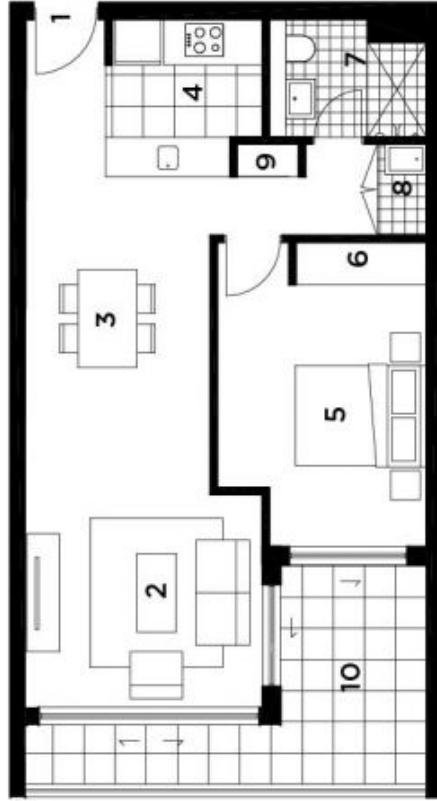

MACHINE ROOM DE

LOCATION

UNIT 416 1 BEDROOM

INTERNAL	58 sqm
BALCONY	11 sqm
TOTAL AREA	69 sqm

KEY:

- 1 Entry
- 2 Living
- 3 Dining
- 4 Kitchen
- 5 Bedroom
- 6 Wardrobe
- 7 Bathroom
- 8 Laundry
- 9 Store
- 10 Balcony

28.10.2010
REV. D

MESSINA
THE WATERFRONT

THE WATERFRONT
WENTWORTH POINT